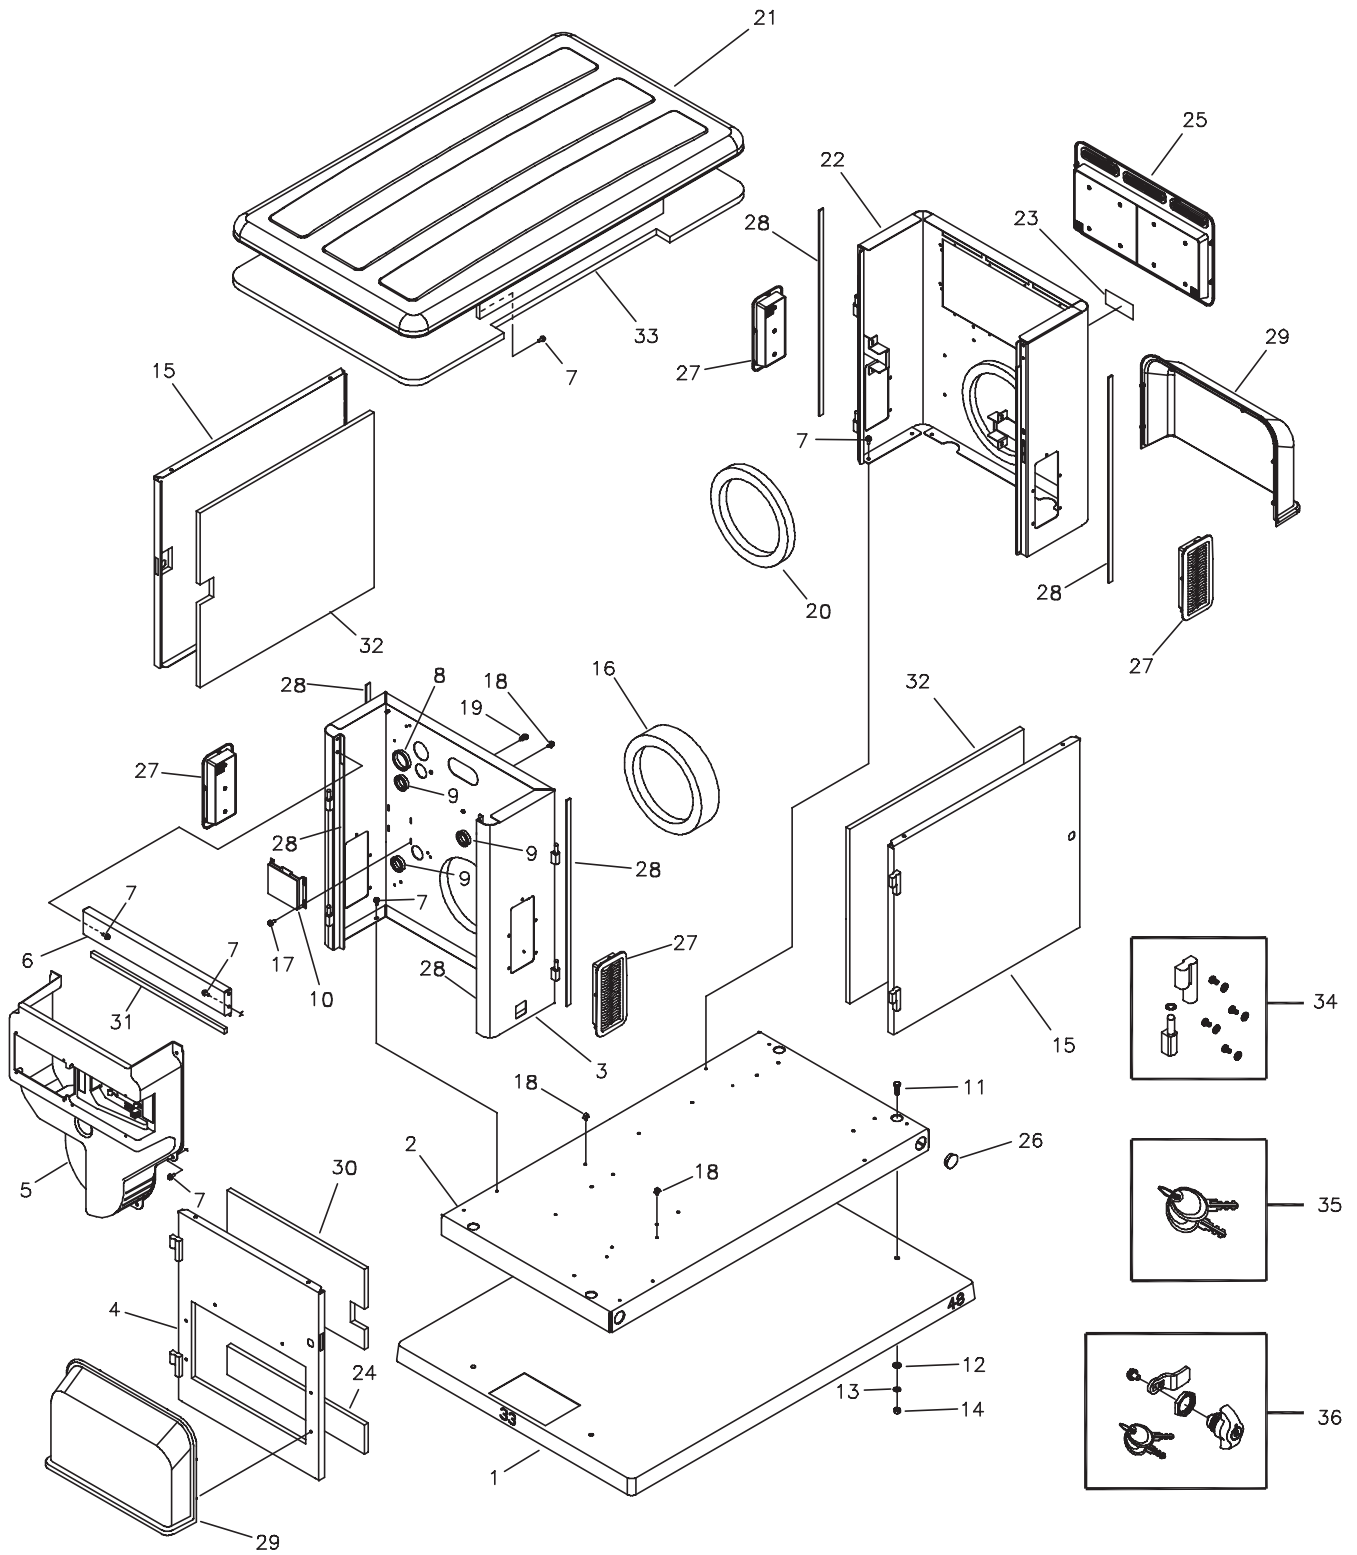

Illustrated Parts List - Main Unit

Item	Part #	Description	Item	Part #	Description
1	U203030GS	BASE, Mounting	48	186205GS	SWITCH, Oil Temp
2	187594GS	MOUNT, Vibration	49	194699GS	PLATE, Switch Oil Temp
3	24910GS	HHS, Trilobular 5/16 - 18 x 1/2	50	809743	SCREW
4	194683GS	SOLENOID, Gas Fuel	51	NSP	ASSY, Alternator (see page 7)
5	194829GS	FITTING, Coupling	53	193506GS	DECAL, Caution Hot Surface
6	194830GS	REGULATOR	54	809872	GASKET
7	195936GS	BRACKET, Mounting Solenoid	55	202885GS	MUFFLER
8	202382GS	FITTING, 3/4 Flare to 3/8 NPT	56	202884GS	BASE, Muffler Box
9	*	HHCS, M6 - 1.0 x 16	57	203533GS	KIT, Insulation, Muffler Box Base
10	*	HHCS, M6 - 1.0 x 30	58	56893GS	CRIMPTITE, 10 - 24 x 1/2
11	*	WASHER, 1/4 Lock	59	202988GS	ASSY, Bulkhead, Alternator End w/Insulation
12	*	NUT, M6 - 1.0	60	203534GS	KIT, Insulation, Muffler Box Top
13	B4300GS	HHS, Trilobular, 1/4 - 20 x 1/2	61	194682GS	COLLECTOR, Muffler Box
14	194818GS	BATTERY	62	202883GS	BOX, Muffler Top
15	185939UGS	WIRE-A, Black	63	192445GS	SCREW, 10 - 32 x 5/8
16	198913GS	KIT, Battery Hardware	64	*	WASHER, M6 Shakeproof
17	198593DGS	WIRE-A, Red	70	205397GS	DECAL, Requirements, Fuel ENGINE
18	202958GS	TUBE, Air Cleaner	900	§	FUEL HOSE
19	B4995GS	HHS, Trilobular, 1/4-20 x 7/8	901	843644	CLAMP
20	*	WASHER, Flat 5/16 - M8	902	843438	
23	1723165SM	HOSE, Oil Drain	Items Not Illustrated		
24	186649GS	DECAL, Oil Drain	202826GS		MANUAL, Install
25	*	HHCS, 5/16 - 18 x 2.5 Full Thread	202827GS		MANUAL, Operator's
26	*	NUT, 5/16 - 18	MS3483		MANUAL, Engine
27	*	WASHER, Lock 5/16 - M8	204513GS		KIT, Manual/Accessory, HGS
28	186790CGS	WIRE	198810GS		PAINT, Touchup, HGS, Gray
29	*	HHCS, 5/16 - 18 x 2"	198811GS		PAINT, Touchup, Metallic Silver 1/2 oz Bottle
30	*	HHCS, M12 - 1.75 x 35	B3518GS		CAP, Funnel Oil Bottle
31	*	WASHER, M12	202295GS		HOSE, Flex
32	B194685GS	SUPPORT, Engine/Alternator, Black	198866GS		KIT, Led Remote
33	202922GS	SCREEN	203435GS		KIT, Decals, Service
34	*	WASHER, Shakeproof Ext. M6-1/4	Optional Accessories		
35	185939WGS	WIRE, Ground	199475GS		PAINT, Touchup, Spray, Silver, 12oz
36	*	WASHER, 3/8 Lock	199474GS		PAINT, Touchup, Spray, Gray, 12oz
37	*	WASHER, Flat, 3/8 - M10	6030		KIT, Cold Weather (Includes Battery and Oil Warmers)
38	*	HHCS, 3/8 - 16 x 1	* - Items without part numbers are common fasteners and are available at local hardware stores.		
39	B198896GS	BRACKET, Mounting Alternator, Black	§ - Contact Engine Manufacturer		
40	202761GS	DUCT, Air			
41	*	SCREW, M5.8 x 10, Taptite			
42	*	WASHER, Lock 3/8			
43	*	SHCS, 3/8 - 16 x 1-1/4			
44	*	HHCS, 5/16 - 18 x 3/4			
45	B4300GS	HHS, Trilobular, 1/4 - 20 x 1/2			
46	*	PPHMS, 4-40 x 0.19			
47	*	WASHER, Lock #4			

Exploded View - Enclosure